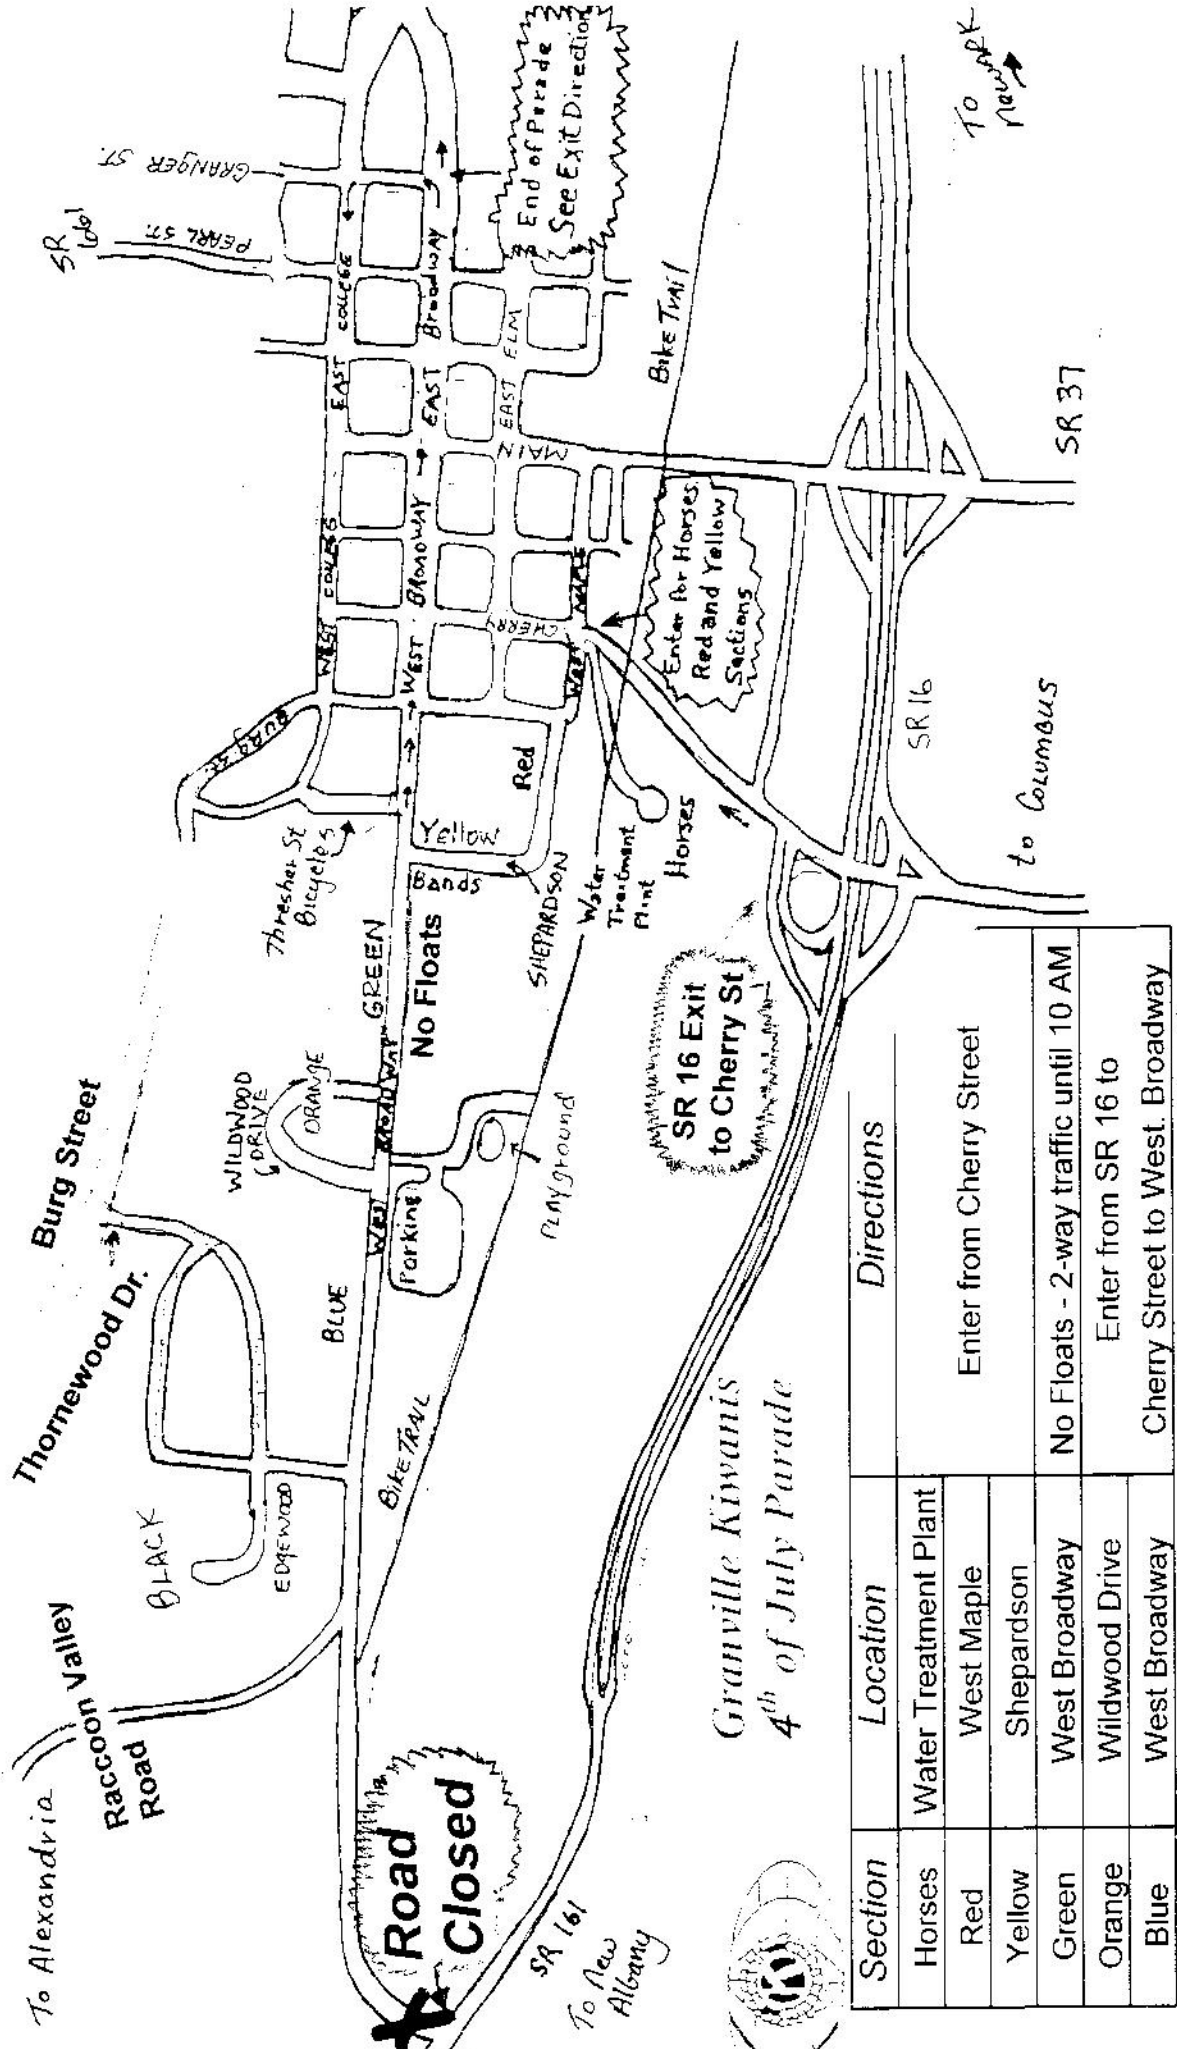

Kiwanis 4th of July Parade Map

Section	Location	Directions
Horses	Water Treatment Plant	Enter from Cherry Street
Red	West Maple	
Yellow	Shepardson	
Green	West Broadway	No Floats - 2-way traffic until 10 AM
Orange	Wildwood Drive	Enter from SR 16 to Cherry Street to West. Broadway
Blue	West Broadway	

Parade Route

Starts at Shepardson and W. Broadway and travels East through Downtown to Granger St.